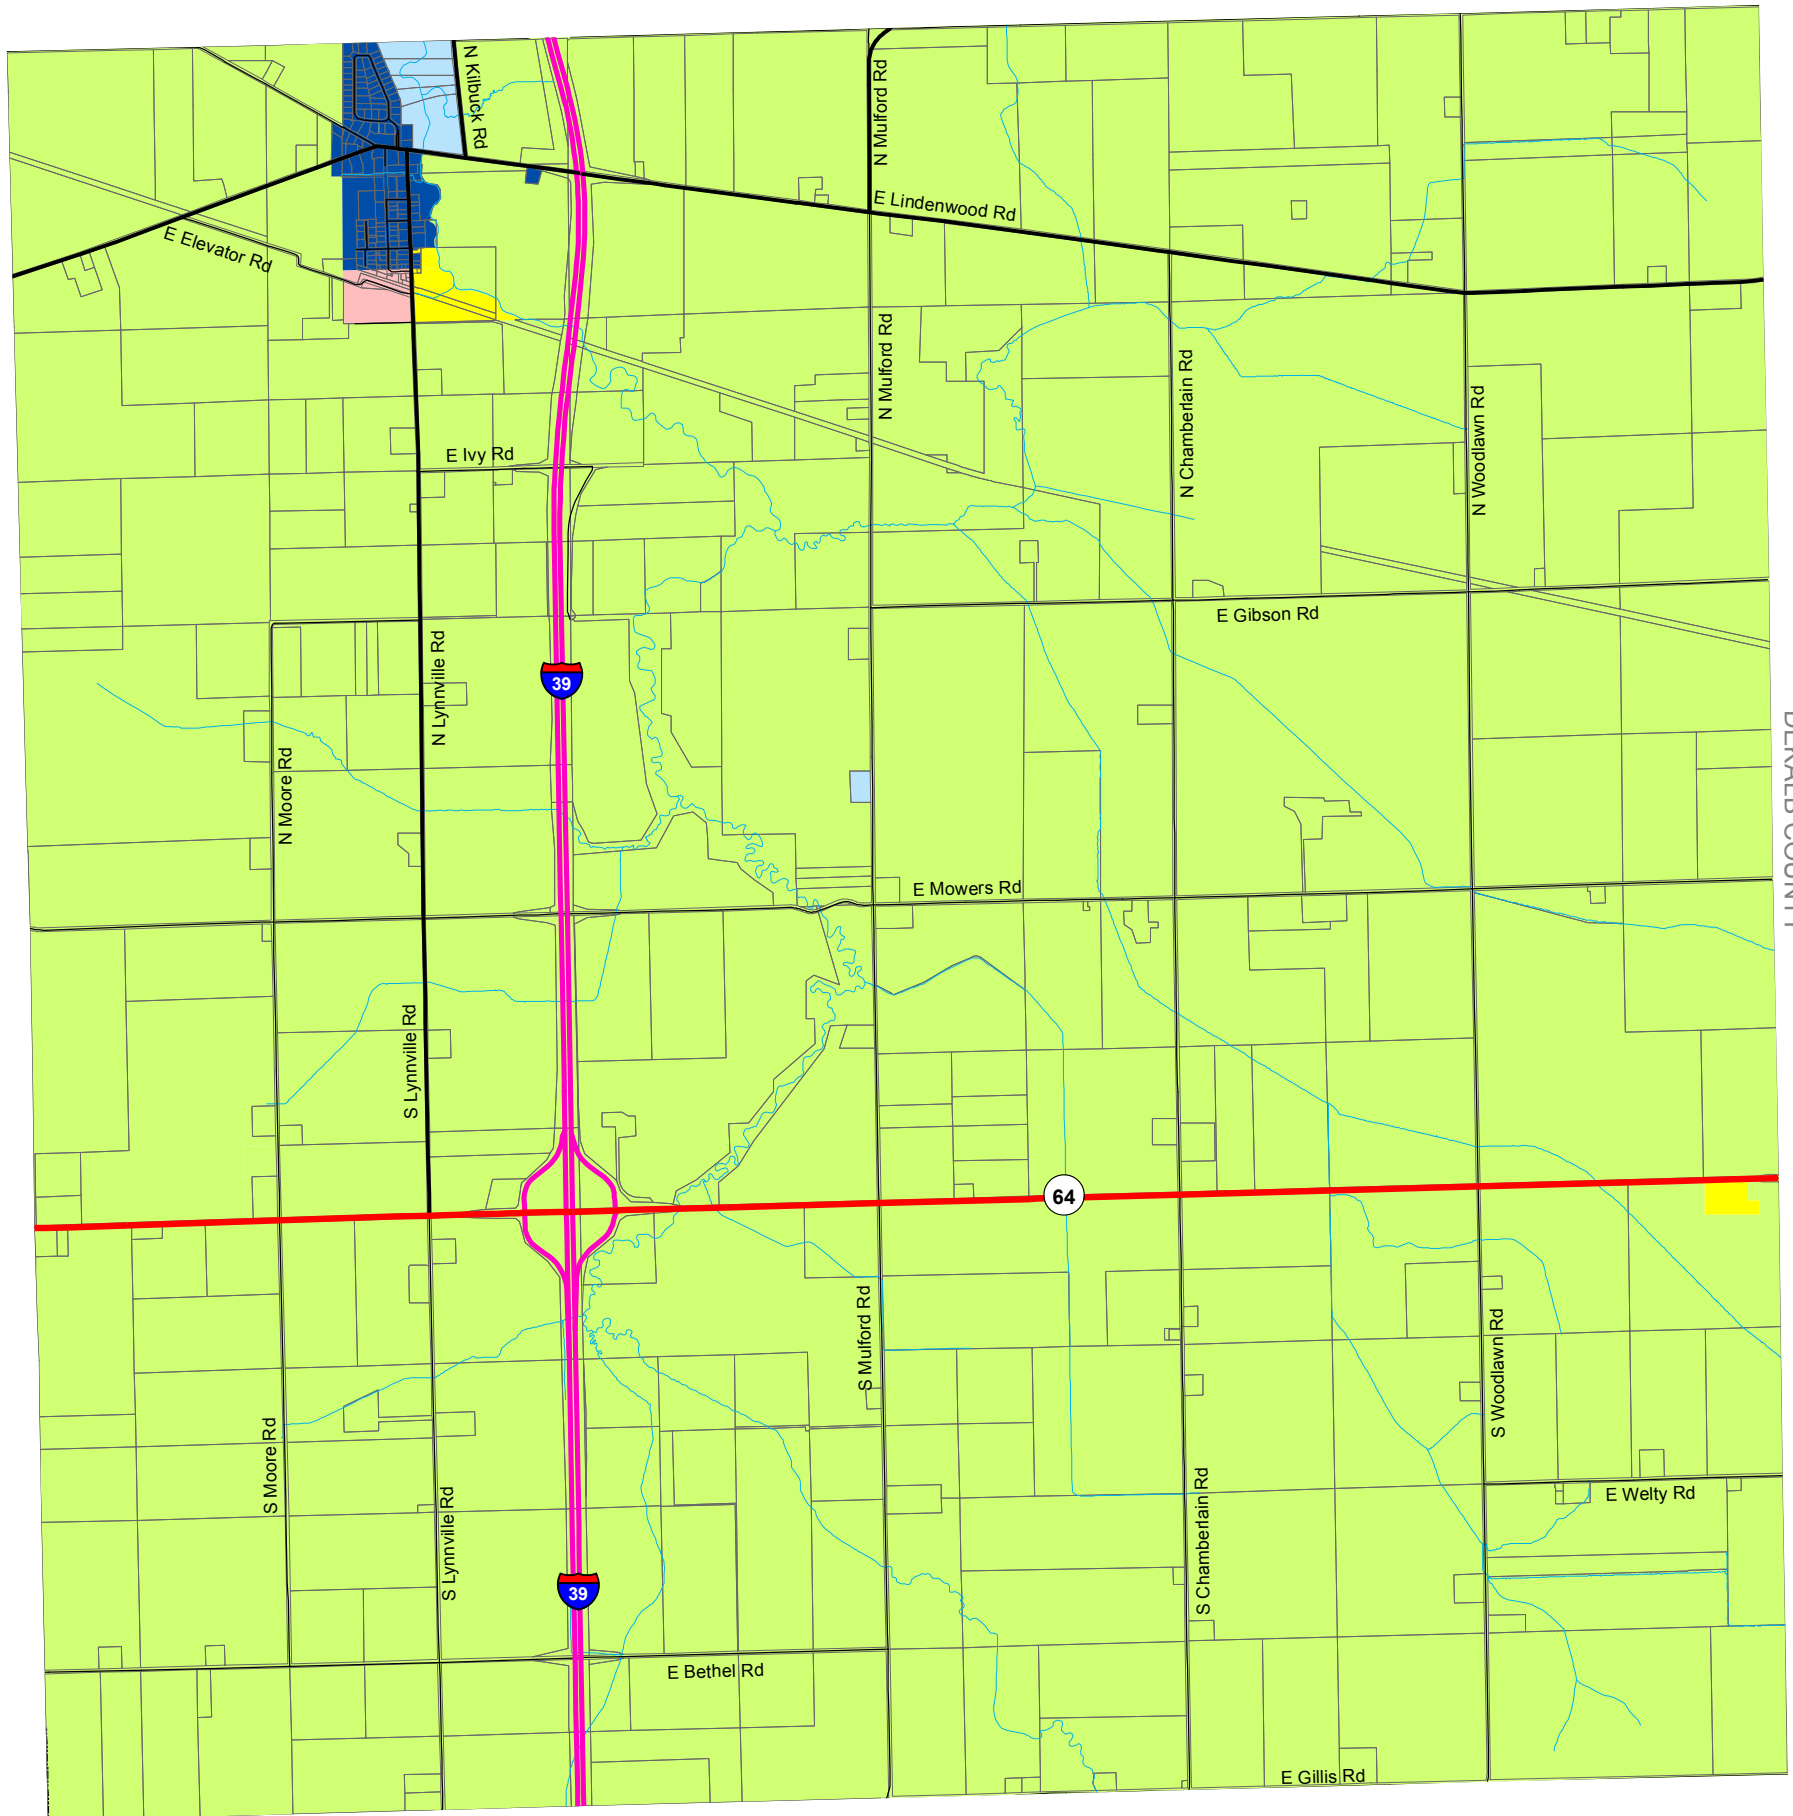

Ogle County Zoning District Map Lynnville Township

Map Created by
Ogle County GIS Department
February 2015

LEGEND

- Interstate Highways
- State/Federal Highways
- County Highways
- Other Roads
- Streams
- Tax Parcels
- Zoning Districts**
- AG-1 Agricultural
- IA Intermediate Agricultural
- R-1 Rural Residence
- R-2 Single Family Residence
- B-1 Business
- B-2 Business Recreation
- B-3 Restricted Interstate Highway Area
- I-1 Industrial
- Incorporated City/Village
- Annexation Agreement

0 0.5 1 Miles

Zoning Districts are current through February 2015.
Roads are current through February 2015.
Parcels current through February 2015.

Note: This map shall not be relied upon as the sole basis for making a determination as to a particular parcel's zoning designation. For a formal determination, the Ogle County Planning & Zoning Department must be contacted directly.

Ogle County Planning & Zoning Department

911 W. Pines Rd.
Oregon, IL 61061
(815) 732-1190

Ogle County Townships